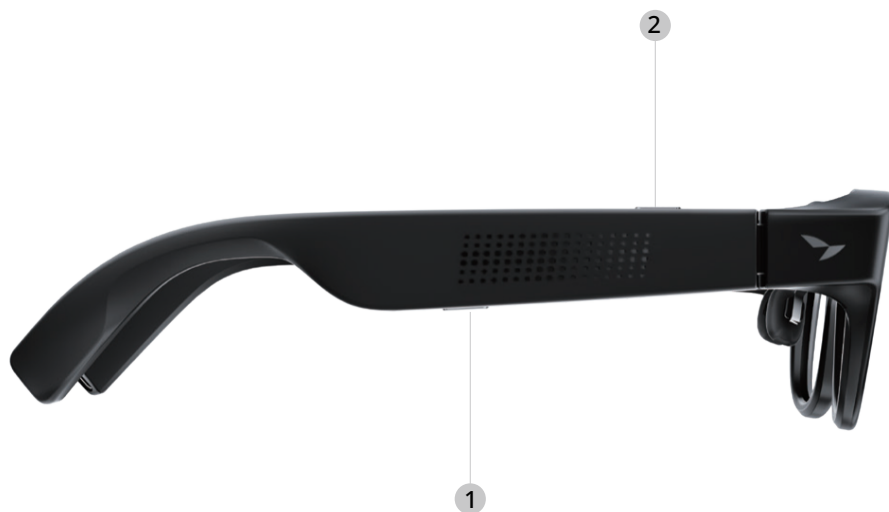

Product Overview

1 Power Button

When device is off, long press for 4s to power it on.

When device is on, long press for 4s to toggle shutdown/standby options.

When device is on, long press for 12s to force shutdown.

2 Shortcut Button

Default: Start voice recording.
(Customizable via RayNeo App)