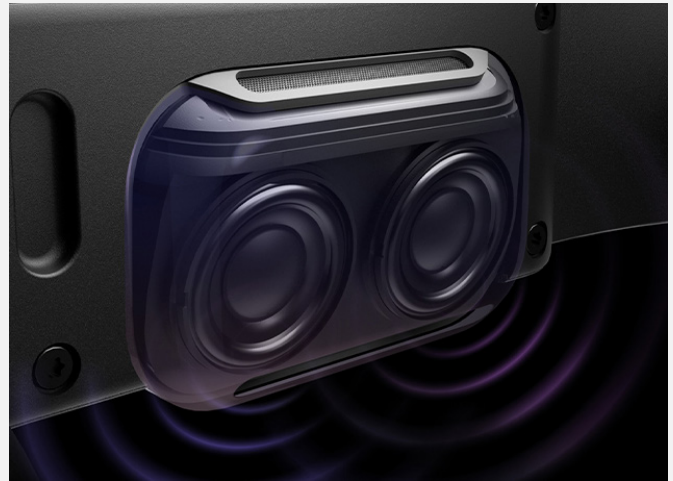

Get in the game.

Immerse yourself in low-latency SteamVR™ gameplay. DisplayPort mode delivers lossless, high-fidelity visuals straight from your PC.¹

Make interactions real.

Connect in VRChat like never before. With eye and hand tracking plus face and body tracker support, movement in VR is intuitive and lifelike.²

Using infrared illuminators, cameras, and computer vision, **eye tracking** offers gaze input, avatar eye control, and optimized performance via foveated rendering.⁴

Auto-IPD adjustment aligns the VR headset's lenses with the centers of your pupils, giving your eyes the clearest, most comfortable viewing experience.⁵

The **immersive display** puts you right at the heart of the action with a 5K resolution of 2448 x 2448 pixels per eye, up to 120° field of view, and 90 Hz refresh rate.

An infrared floodlight and 4 cameras support **illuminated hand tracking** with 26-point precision. Control VR/MR via simple gestures, even in dim spaces.⁶

Two high-resolution cameras enable **stereo color passthrough**, revealing a vivid, depth-correct view of your surroundings.

Scene understanding powered by a depth sensor lets you virtually interact with physical objects and surfaces in your environment.⁷