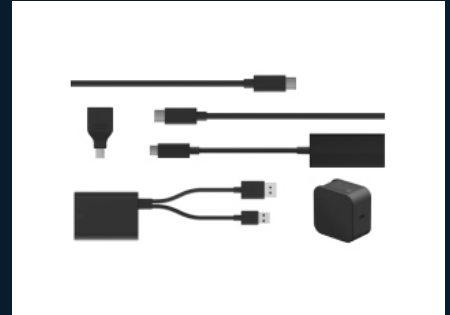

VIVE Wired Streaming Converter
(DisplayPort mode compatible)

Expanded motion tracking.

VIVE Focus Vision uses cameras to capture moves with submillimeter accuracy. Get eye and hand tracking built in, and add trackers to bring even more of you into VR.²