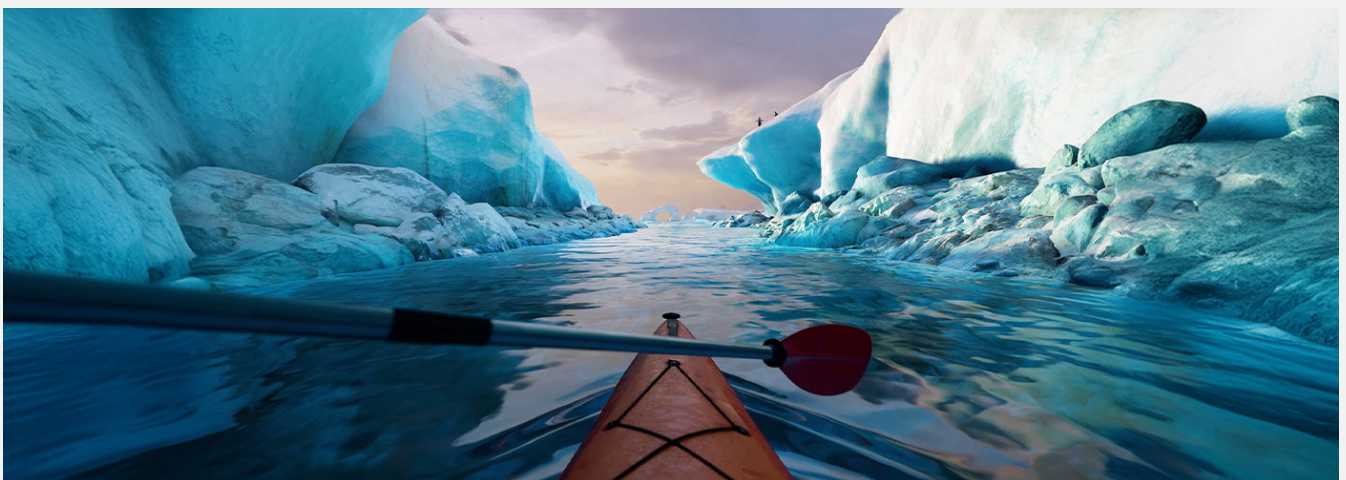

Get in the game.

Immerse yourself in low-latency SteamVR™ gameplay. DisplayPort mode delivers lossless, high-fidelity visuals straight from your PC.¹

Make interactions real.

Connect in VRChat like never before. With eye and hand tracking plus face and body tracker support, movement in VR is intuitive and lifelike.²

Using infrared illuminators, cameras, and computer vision, **eye tracking** offers gaze input, avatar eye control, and optimized performance via foveated rendering.⁴

Auto-IPD adjustment aligns the VR headset's lenses with the centers of your pupils, giving your eyes the clearest, most comfortable viewing experience.⁵