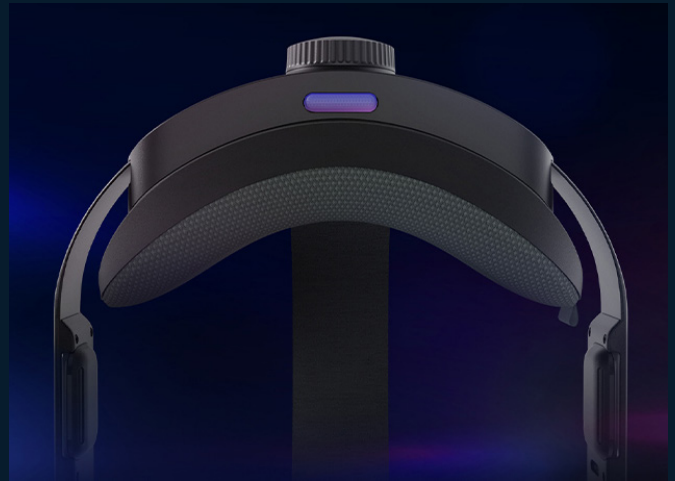

Hearing is believing. Get **3D audio** with open-back, dual-driver speakers that minimize sound leakage, noise- and echo-cancelling mics, and a 3.5 mm audio jack.

Your portal to mixed reality.

VIVE Focus Vision brings the virtual and real worlds together for new immersive experiences — as special as it is spatial.

Two high-resolution cameras enable **stereo color passthrough**, revealing a vivid, depth-correct view of your surroundings.

Scene understanding powered by a depth sensor lets you virtually interact with physical objects and surfaces in your environment.⁷

A visionary design.

Enjoy an **ergonomic fit** you can tighten or loosen using the rear dial. Offers balanced front and back weight, cleanable cushions, and a top strap for support. It even accommodates glasses.⁸

Get durability and stability with VIVE Focus Vision's **reinforced body**. Has a tough yet lightweight magnesium alloy frame plus a metal loop for securing the top strap.

Whenever you want a break, press the proprietary **quick release** behind the battery case to instantly loosen and take off the VR headset.