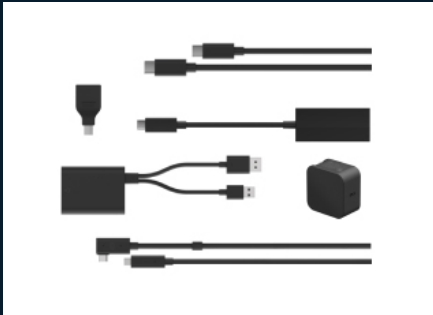

Connect your PC over DisplayPort for the best performance.¹ Our new streaming cable and converter ensure the highest visual quality and lowest transmission latency.

VIVE Wired Streaming Kit
(DisplayPort mode compatible)